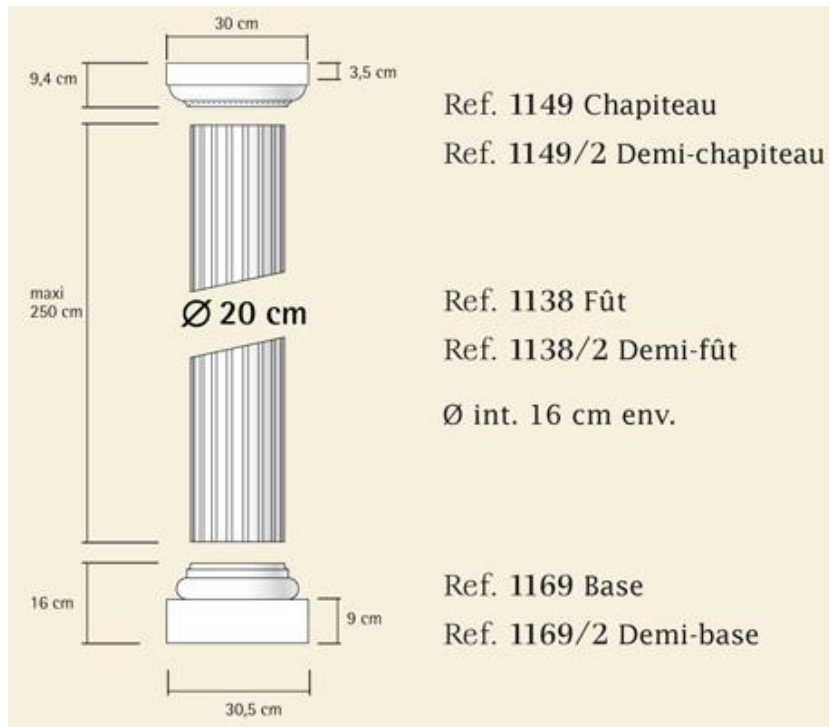

KIT20CAN / FLUTED COLUMN (KIT 20CM)

20cm diameter fluted column and half-column.

Consist of one base (or half base), one shaft (or half shaft) and one capital (or half capital).

Half-columns may be used alone as decoration against a wall, or two by two to dress a pillar.

Discover the whole Kit Columns collection