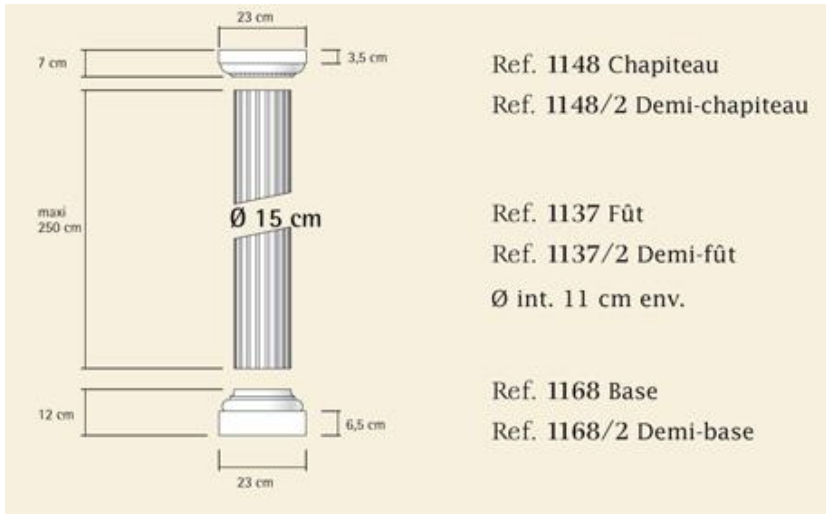

KIT15CAN / FLUTED COLUMN (KIT 15CM)

15cm diameter fluted column and half-column.

Consist of one base (or half base), one shaft (or half shaft) and one capital (or half capital).

Half-columns may be used alone as decoration against a wall, or two by two to dress a pillar.