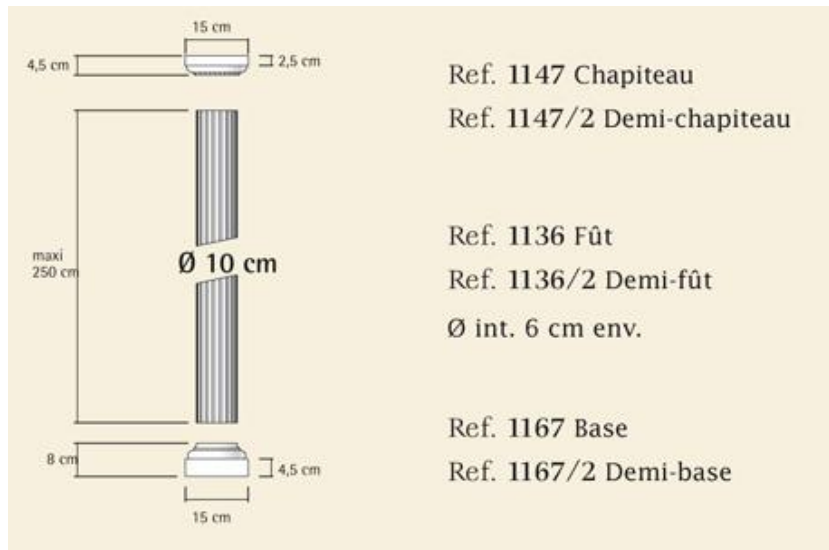

KIT10CAN / FLUTED COLUMN (KIT 10CM)

10cm diameter fluted column and half-column.

Consist of one base (or half base), one shaft (or half shaft) and one capital (or half capital).

Half-columns may be used alone as decoration against a wall, or two by two to dress a pillar.