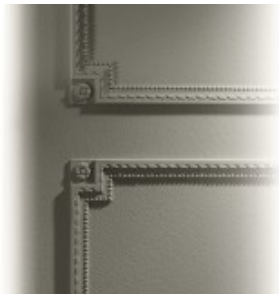

60 / MOULDING TRIM

Moulding Trim in armed plaster.

Length 1.25m

Moulding Trim Corners available ref.61 & 62

GALERIE

IN THE SAME SPIRIT

61 / ANGLE

Angle de Moulure

62 / ANGLE

Angle de Moulure