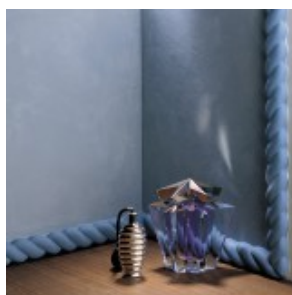

462 / MOULDING TRIM

Moulding Trim in armed plaster.

Design Mathias, BIARRITZ collection.

Length 1.25m

GALERIE

IN THE SAME SPIRIT

460 / CORNICHE STAFF TRADITIONNEL

Corniche Réf 460