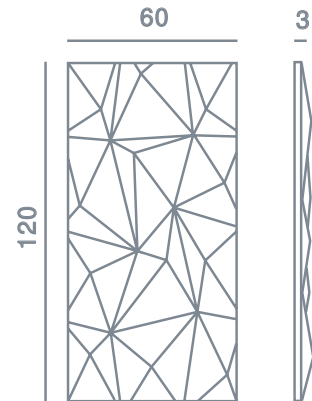

4513 / ORIGAMI

Dimensional panels designed to create a continuous sculptural wall.

Suitable for horizontal or vertical mounting, with panel alignment and easy plaster jointing systems.

Panel size : 120 x 60 cm. 8.7 Kg

Two possibilities for mounting :

- installation with plaster glue (0.5 to 1 kg of plaster glue per panel).
- installation with screws on plaster board steel profiles.

GALERIE