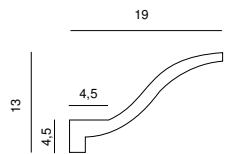

**194 / INDIRECT LIGHTING CORNICE**

High-strength plaster cornices in elements of 2.50m, Doucine style  
Electrical equipment as an option (T5 fluorescent or LED strips).

Also available in Velistrat V194, in elements of 2.20m.