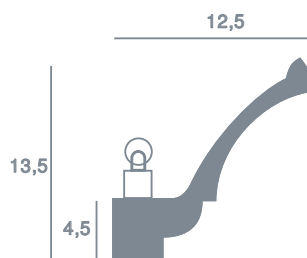

193 / INDIRECT LIGHTING CORNICE

High-strength plaster cornices in elements of 2.50m, Doucien style
Electrical equipment as an option (T5 fluorescent or LED strips).

Also available in Velistrat V193, in elements of 2.20m.