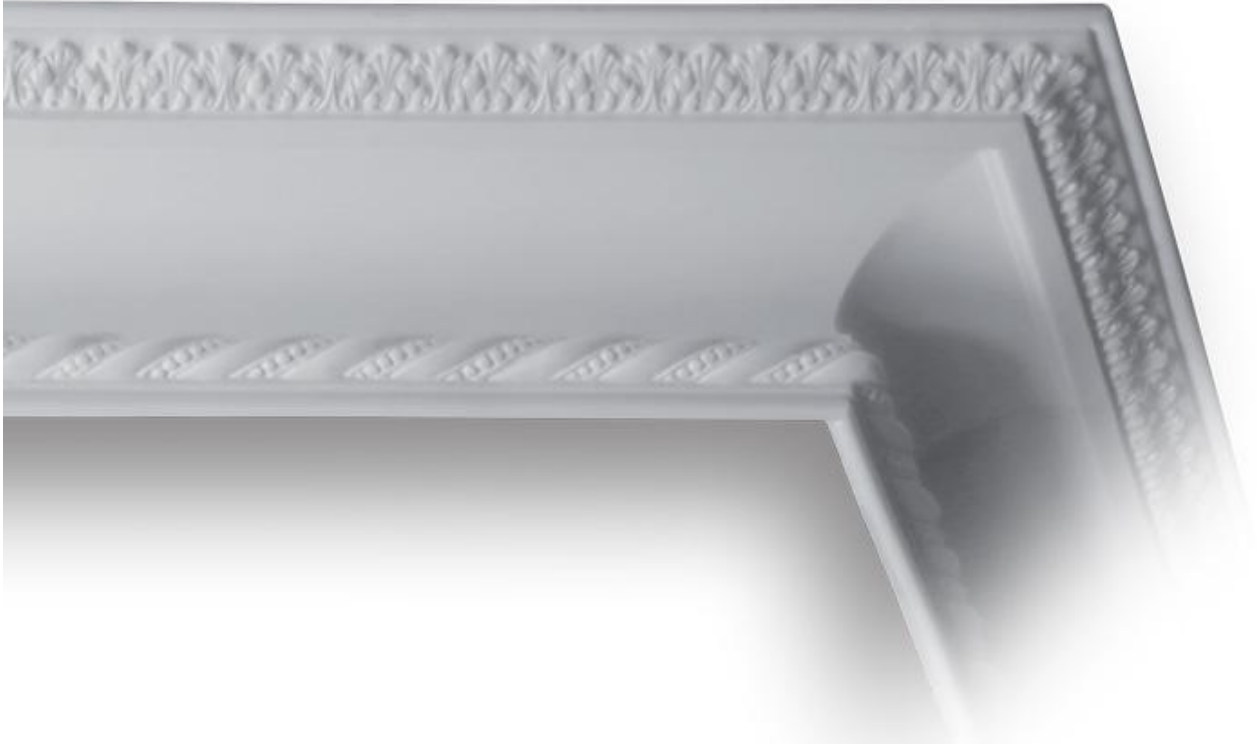

162 / PRESTIGE CORNICE

Large size PRESTIGE cornice in plaster, elements of 2.50m, style Classical with Pearls and Acanthus.

GALERIE