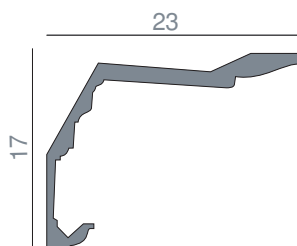

125 / CORNICHE AUTO-ECLAIRANTE

High-strength plaster, retro-lit cornice in elements of 2.5m, Empire style

Contains a flex LED support profile, for backlighting of the cornice.

Delivered in 3 plaster elements (2.5m cornice + 2 x 1.25m moulding LED supports).

(LED and accessories available here)

GALERIE

IN THE SAME SPIRIT

141 / CORNICHE TRADITIONNEL STAFF