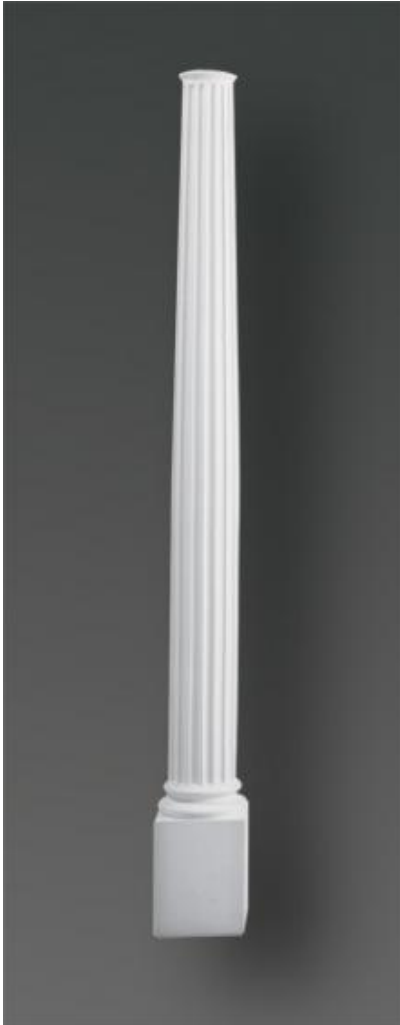

1012 / HALF COLUMN

Half-Column in high strength plaster.

Height 264cm.

Base 33.5 x 16.7 x 31cm.

Top diameter 23cm (interior 15cm)

For half-capitals 1052 & 1072.

Also available as a complete column ref.1011

IN THE SAME SPIRIT

**1052 / DEMI
CHAPITEAU**

Demi Chapiteau

**1072 / HALF
CAPITAL**

Half Capital