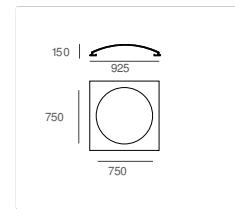

## 798 / COUPOLE 75 GOUTTE

Design Atelier Sedap

**Weight**  
14.5 Kg

**Orientation**

Recessed coupole in high density plaster for LED lighting.  
With a 75cm diameter round opening, this "Goutte" sculpted recessed dome exists in 2 dimensions:

"Goutte" decorative recessed coupole - round opening 42cm diameter (sculpted dome ref.799)

"Goutte" decorative recessed coupole - round opening 75cm diameter (sculpted dome ref.798)