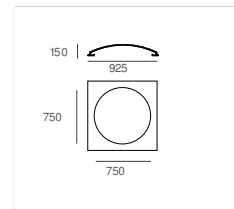

atelier sedap / LIGHTING

798 / COUPOLE 75 GOUTTE

Design Atelier Sedap

Weight
14.5 Kg

Orientation

Recessed coupole in high density plaster for LED lighting.
With a 75cm diameter round opening, this "Goutte" sculpted recessed dome exists in 2 dimensions:

"Goutte" decorative recessed coupole - round opening 42cm diameter (sculpted dome ref.799)

"Goutte" decorative recessed coupole - round opening 75cm diameter (sculpted dome ref.798)

FINISHES