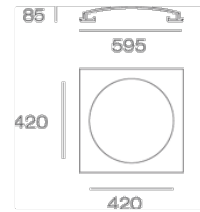

## 791 / COUPOLE 42 STYLE EMPIRE

Design Atelier Sedap

**Weight**

6.4 Kg

**Orientation**

Recessed coupole in high density plaster for LED lighting.  
With a 42cm diameter round opening, this sculpted recessed dome exists in 5 other dimensions:

decorative recessed coupole - round opening 30cm diameter  
(sculpted dome ref.597)

decorative recessed coupole - round opening 42cm diameter  
(sculpted dome ref.590)

decorative recessed coupole - round opening 60cm diameter  
(sculpted dome ref.599)

decorative recessed coupole - round opening 75cm diameter  
(sculpted dome ref.793)

decorative recessed coupole - round opening 100cm diameter  
(sculpted dome ref.795)

FINISHES