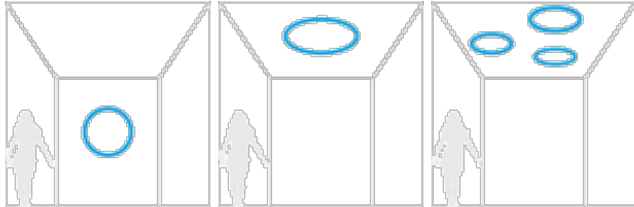

atelier sedap / LIGHTING

769 / MicroBlade Circle 200

Design Atelier Sedap

Weight

20 Kg

Orientation

Micro Blade Circle is a high strength plaster profile for recessing linear LED lighting, 75mm deep, especially designed for walls and ceilings.

Wall

Ceiling

Mixed

Examples of mounting

FINISHES

Natural plaster finish

AA

LIGHT SOURCES

REFERENCE

SOURCES

FEATURES

Micro Blade 50 profile in rounded shape (recess depth 75mm).

Supplied in 4 elements.

Power supply to place elsewhere in the false ceiling

2 dimmable options : 1-10V or DALI (compatible push-dim, ready2mains, corridor

2200 x 1100mm

(4 elements)

74kg total

769_32	(function) With Warm White LEDs (2700°K) and 24V power supply Consumption 26W/meter- Power 2500lm/meter LED strip length : 640cm - 166.4W - 16000lm - CRI>90	
769_31	With Warm White LEDs (3000°K) and 24V power supply Consumption 26W/meter- Power 2500lm/meter LED strip length : 640cm - 166.4W - 16000lm - CRI>90	
769_29	With High-Powered Warm White LEDs (2700°K) and 24V power supply Consumption 19.2W/meter- Power 2000lm/meter LED strip length : 640cm - 123W - 12800lm	
769_26	With High-Powered Warm White LEDs (3000°K) and 24V power supply Consumption 19.2W/meter- Power 2000lm/meter LED strip length : 640cm - 123W - 12800lm	
769_30	With RGB-White LED, 24V power supply and radio remote controle (RF) Consumption 15W/meter LED strip length : 640cm - 96W	
769_00	Plaster profile with aluminium heatsink. Delivered without electrical equipment	