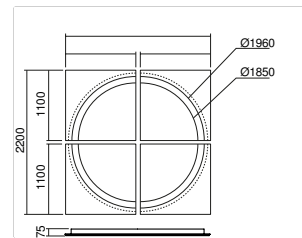

atelier sedap / LIGHTING

769 / MicroBlade Circle 200

Design Atelier Sedap

Weight

20 Kg

Orientation

Micro Blade Circle is a high strength plaster profile for recessing linear LED lighting, 75mm deep, especially designed for walls and ceilings.

REFERENCE

SOURCES

FEATURES

Micro Blade 50 profile in rounded shape (recess depth 75mm).

Supplied in 4 elements.

Power supply to place elsewhere in the false ceiling

2 dimmable options : 1-10V or DALI (compatible push-dim, ready2mains, corridor

2200 x 1100mm

(4 elements)

74kg total

769_32	(function) With Warm White LEDs (2700°K) and 24V power supply Consumption 26W/meter- Power 2500lm/meter LED strip length : 640cm - 166.4W - 16000lm - CRI>90	
769_31	With Warm White LEDs (3000°K) and 24V power supply Consumption 26W/meter- Power 2500lm/meter LED strip length : 640cm - 166.4W - 16000lm - CRI>90	
769_29	With High-Powered Warm White LEDs (2700°K) and 24V power supply Consumption 19.2W/meter- Power 2000lm/meter LED strip length : 640cm - 123W - 12800lm	
769_26	With High-Powered Warm White LEDs (3000°K) and 24V power supply Consumption 19.2W/meter- Power 2000lm/meter LED strip length : 640cm - 123W - 12800lm	
769_30	With RGB-White LED, 24V power supply and radio remote controle (RF) Consumption 15W/meter LED strip length : 640cm - 96W	
769_00	Plaster profile with aluminium heatsink. Delivered without electrical equipment	