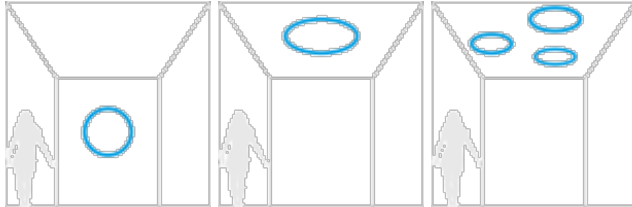

atelier sedap / LIGHTING

769 / MicroBlade Circle 200

Design Atelier Sedap

Weight

20 Kg

Orientation

Micro Blade Circle is a high strength plaster profile for recessing linear LED lighting, 75mm deep, especially designed for walls and ceilings.

Wall

Ceiling

Mixed

Examples of mounting

FINISHES

Natural plaster finish

AA devient YO

LIGHT SOURCES

REFERENCE

SOURCES

FEATURES

Micro Blade 50 profile in rounded shape (recess depth 75mm).

Supplied in 4 elements.

Power supply to place elsewhere in the false ceiling

2 dimmable options : 1-10V or DALI (compatible push-dim, ready2mains, corridor