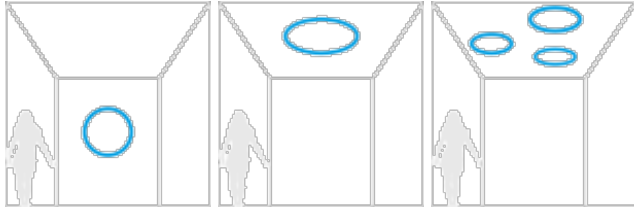

atelier sedap / LIGHTING

768 / MicroBlade Circle 150

Design Atelier Sedap

Weight

44 Kg

Orientation

Micro Blade is a high strength plaster profile for recessing linear LED lighting, 75mm deep, especially designed for walls and ceilings.

Wall

Ceiling

Mixed

Examples of mounting

FINISHES

Natural plaster finish

AA devient YO

LIGHT SOURCES

REFERENCE

SOURCES

FEATURES

Micro Blade 50 profile in rounded shape (recess depth 75mm).

Supplied in 2 elements.

Power supply to place elsewhere in the false ceiling

2 dimmable options : 1-10V or DALI (compatible push-dim, ready2mains, corridor

1700 x 850mm

(2 elements)

44kg total

768_32	(function) With Warm White LEDs (2700°K) and 24V power supply Consumption 26W/meter- Power 2500lm/meter LED strip length : 495cm - 129W - 12200lm -CRI>90	
768_31	With Warm White LEDs (3000°K) and 24V power supply Consumption 26W/meter- Power 2500lm/meter LED strip length : 495cm - 129W - 12200lm -CRI>90	
768_29	With High-Powered Warm White LEDs (2700°K) and 24V power supply Consumption 19.2W/meter- Power 2000lm/meter LED strip length : 495cm - 95W - 9900lm	
768_26	With High-Powered Warm White LEDs (3000°K) and 24V power supply Consumption 19.2W/meter- Power 2000lm/meter LED strip length : 495cm - 95W - 9900lm	
768_30	With RGB-White LED, 24V power supply and radio remote controle (RF) Consumption 15W/meter LED strip length : 495cm - 72W	
768_00	Plaster profile with aluminium heatsink. Delivered without electrical equipment	