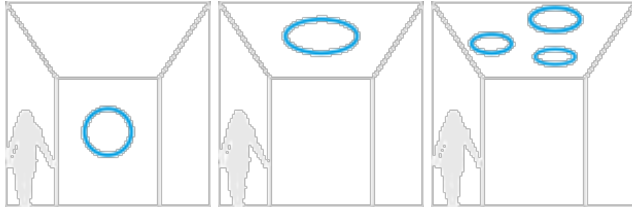

atelier sedap / LIGHTING

768 / MicroBlade Circle 150

Design Atelier Sedap

Weight

44 Kg

Orientation

Micro Blade is a high strength plaster profile for recessing linear LED lighting, 75mm deep, especially designed for walls and ceilings.

Wall

Ceiling

Mixed

Examples of mounting

FINISHES

Natural plaster finish

AA

LIGHT SOURCES

REFERENCE

SOURCES

FEATURES

Micro Blade 50 profile in rounded shape (recess depth 75mm).

Supplied in 2 elements.

Power supply to place elsewhere in the false ceiling

2 dimmable options : 1-10V or DALI (compatible push-dim, ready2mains, corridor

1700 x 850mm

(2 elements)

44kg total

768_32	(function) With Warm White LEDs (2700°K) and 24V power supply Consumption 26W/meter- Power 2500lm/meter LED strip length : 495cm - 129W - 12200lm -CRI>90	
768_31	With Warm White LEDs (3000°K) and 24V power supply Consumption 26W/meter- Power 2500lm/meter LED strip length : 495cm - 129W - 12200lm -CRI>90	
768_29	With High-Powered Warm White LEDs (2700°K) and 24V power supply Consumption 19.2W/meter- Power 2000lm/meter LED strip length : 495cm - 95W - 9900lm	
768_26	With High-Powered Warm White LEDs (3000°K) and 24V power supply Consumption 19.2W/meter- Power 2000lm/meter LED strip length : 495cm - 95W - 9900lm	
768_30	With RGB-White LED, 24V power supply and radio remote controle (RF) Consumption 15W/meter LED strip length : 495cm - 72W	
768_00	Plaster profile with aluminium heatsink. Delivered without electrical equipment	