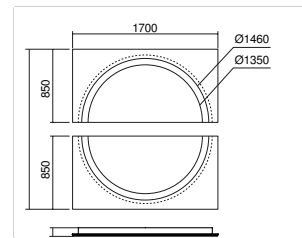

atelier sedap / LIGHTING

768 / MicroBlade Circle 150

Design Atelier Sedap

Weight

44 Kg

Orientation

Micro Blade is a high strength plaster profile for recessing linear LED lighting, 75mm deep, especially designed for walls and ceilings.

REFERENCE

SOURCES

FEATURES

Micro Blade 50 profile in rounded shape (recess depth 75mm).

Supplied in 2 elements.

Power supply to place elsewhere in the false ceiling

2 dimmable options : 1-10V or DALI (compatible push-dim, ready2mains, corridor

1700 x 850mm

(2 elements)

44kg total

768_32	(function) With Warm White LEDs (2700°K) and 24V power supply Consumption 26W/meter- Power 2500lm/meter LED strip length : 495cm - 129W - 12200lm -CRI>90	
768_31	With Warm White LEDs (3000°K) and 24V power supply Consumption 26W/meter- Power 2500lm/meter LED strip length : 495cm - 129W - 12200lm -CRI>90	
768_29	With High-Powered Warm White LEDs (2700°K) and 24V power supply Consumption 19.2W/meter- Power 2000lm/meter LED strip length : 495cm - 95W - 9900lm	
768_26	With High-Powered Warm White LEDs (3000°K) and 24V power supply Consumption 19.2W/meter- Power 2000lm/meter LED strip length : 495cm - 95W - 9900lm	
768_30	With RGB-White LED, 24V power supply and radio remote controle (RF) Consumption 15W/meter LED strip length : 495cm - 72W	
768_00	Plaster profile with aluminium heatsink. Delivered without electrical equipment	