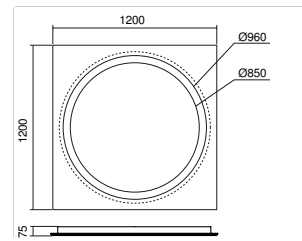

atelier sedap / LIGHTING

767 / MicroBlade Circle 100

Design Atelier Sedap

Weight

29 Kg

Orientation

Micro Blade Circle is a high strength plaster profile for recessing linear LED lighting, 75mm deep, especially designed for walls and ceilings.

<http://www.sedap.com/lighting/admin/produits/edit/767>

REFERENCE

SOURCES

FEATURES

Micro Blade 50 profile in rounded shape (recess depth 75mm).

1200 x 1200mm / 29kg

Supplied in 1 element.

Power supply to place elsewhere in the false ceiling

2 dimmable options : 1-10V or DALI (compatible push-dim, ready2mains, corridor

function)

767_32	With High-Powered Warm White LEDs (2700° K) and 24V power supply Consumption 26W/meter- Power 2500lm/meter LED strip length : 340cm - 88.4W - 8500lm - CRI>90	
767_31	With Warm White LEDs (3000° K) and 24V power supply Consumption 26W/meter- Power 2500lm/meter LED strip length : 340cm - 88.4W - 8500lm - CRI>90	
767_29	With Warm White LEDs (2700° K) and 24V power supply Consumption 19.2W/meter- Power 2000lm/meter LED strip length : 340cm - 65W - 6800lm	
767_26	With High-Powered Warm White LEDs (3000° K) and 24V power supply Consumption 19.2W/meter- Power 2000lm/meter LED strip length : 340cm - 65W - 6800lm	
767_30	With RGB-White LED, 24V power supply and radio remote controle (RF) Consumption 15W/meter LED strip length : 340cm - 51W	
767_00	Plaster profile with aluminium heatsink. Delivered without electrical equipment	