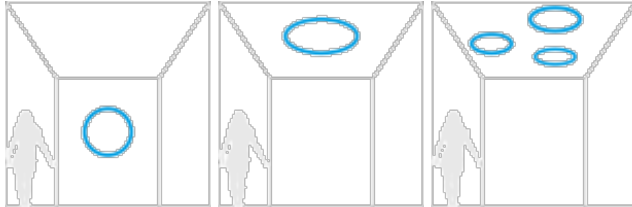

atelier sedap / LIGHTING

767 / MicroBlade Circle 100

Design Atelier Sedap

Weight

29 Kg

Orientation

Micro Blade Circle is a high strength plaster profile for recessing linear LED lighting, 75mm deep, especially designed for walls and ceilings.

Wall

Ceiling

Mixed

Examples of mounting

FINISHES

Natural plaster finish

AA

LIGHT SOURCES

<http://www.sedap.com/lighting/admin/produits/edit/767>

REFERENCE

SOURCES

FEATURES

Micro Blade 50 profile in rounded shape (recess depth 75mm).

1200 x 1200mm / 29kg

Supplied in 1 element.

Power supply to place elsewhere in the false ceiling