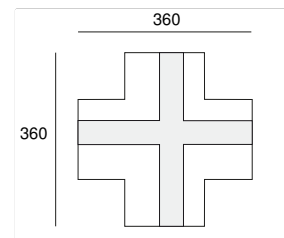

atelier sedap / LIGHTING

765 / CROSS 90/90 Design Atelier Sedap

High strength plaster profile for recessing linear LED lighting, 55mm deep, especially designed for walls and ceilings.
Micro Blade CROSS is compatible with Micro Blade 50 (ref.772).

Weight

3 Kg

Orientation

FINISHES

Natural plaster finish

AA

LIGHT SOURCES

REFERENCE	SOURCES	FEATURES
765	Micro Blade CROSS 90/90 profile. Delivered without LEDs.	360 x 360mm / 2kg