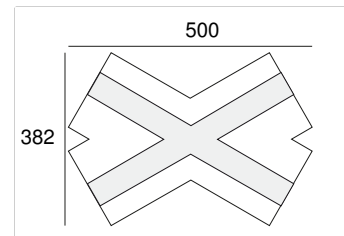

atelier sedap / LIGHTING

764 / CROSS 60/120 Design Atelier Sedap

High strength plaster profile for recessing linear LED lighting, 55mm deep, especially designed for walls and ceilings.
Micro Blade CROSS is compatible with Micro Blade 50 (ref.772).

Weight

3 Kg

Orientation

FINISHES

Natural plaster finish

AA

LIGHT SOURCES

REFERENCE	SOURCES	FEATURES
764	Micro Blade CROSS 60/120 profile. Delivered without LEDs.	470 x 335mm / 3kg