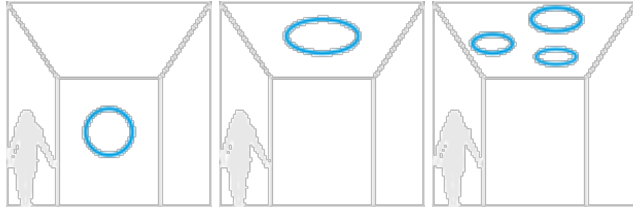

atelier sedap / LIGHTING

759 / MicroBlade Circle 75

Design Atelier Sedap

Weight

17 Kg

Orientation

Micro Blade Circle is a high strength plaster profile for recessing linear LED lighting, 75mm deep, especially designed for walls and ceilings.

Wall

Ceiling

Mixed

Examples of mounting

FINISHES

Natural plaster finish

AA

LIGHT SOURCES

REFERENCE

SOURCES

FEATURES

Micro Blade 50 profile in rounded shape. (recess depth 75mm).

Supplied in 1 element.

Power supply to place elsewhere in the false ceiling

2 dimmable options : 1-10V or DALI (compatible push-dim, ready2mains, corridor