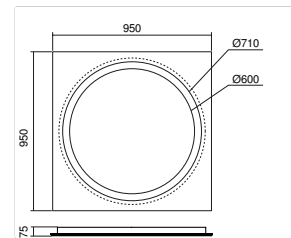

atelier sedap / LIGHTING

759 / MicroBlade Circle 75

Design Atelier Sedap

Weight

17 Kg

Orientation

Micro Blade Circle is a high strength plaster profile for recessing linear LED lighting, 75mm deep, especially designed for walls and ceilings.

REFERENCE

SOURCES

FEATURES

Micro Blade 50 profile in rounded shape. (recess depth 75mm).

Supplied in 1 element.

Power supply to place elsewhere in the false ceiling

2 dimmable options : 1-10V or DALI (compatible push-dim, ready2mains, corridor

759_32	function) With Very High-Powered Warm White LEDs (2700° K) and 24V power supply Consumption 26W/meter- Power 2500lm/meter LED strip length : 260cm - 67.6W - 6500lm - IRC>90	
759_31	With Very High-Powered Warm White LEDs (3000° K) and 24V power supply Consumption 26W/meter- Power 2500lm/meter LED strip length : 260cm - 67.6W - 6500lm - IRC>90	
759_29	With High-Powered Warm White LEDs (2700° K) and 24V power supply Consumption 19.2W/meter- Power 2000lm/meter LED strip length : 260cm - 50W - 5200lm	
759_26	With High-Powered Warm White LEDs (3000° K) and 24V power supply Consumption 19.2W/meter- Power 2000lm/meter LED strip length : 260cm - 50W - 5200lm	
759_30	With RGB LED-White, 24V power supply and radio remote controle (RF) Consumption 15W/meter LED strip length : 260cm - 38W	
759_00	Plaster profile with aluminium heatsink. Delivered without electrical equipment	