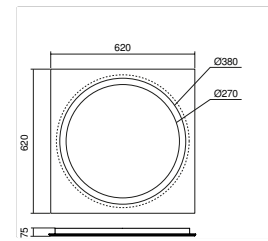

# atelier sedap / LIGHTING

758 / MicroBlade Circle 42

Design Atelier Sedap

**Weight**

6 Kg

**Orientation**

Micro Blade Circle is a high strength plaster profile for recessing linear LED lighting, 75mm deep, especially designed for walls and ceilings.

## LIGHT SOURCES

bsp;

**REFERENCE**

**SOURCES**

**FEATURES**

Micro Blade 50 profile in rounded shape. (recess depth 75mm).

Supplied in 1 element.

Power supply to place elsewhere in the false ceiling

2 dimmable options : 1-10V or DALI (compatible push-dim, ready2mains, corridor function)

758_32	With Warm White LEDs (2700°K) and 24V power supply Consumption 26W/meter- Power 2500 lm/meter LED strip length : 160cm - 24W - 4000 lm CRI>90	
758_31	With Warm White LEDs (3000°K) and 24V power supply Consumption 26W/meter- Power 2500 lm/meter LED strip length : 160cm - 41.6W - 4000 lm CRI>90	
758_29	With High-Powered Warm White LEDs (2700°K) and 24V power supply Consumption 19.2W/meter- Power 2000lm/meter LED strip length : 160cm - 31W - 3260lm	
758_26	With High-Powered Warm White LEDs (3000°K) and 24V power supply Consumption 19.2W/meter- Power 2000lm/meter LED strip length : 160cm - 31W - 3260lm	
758_30	With RGB-White LED, 24V power supply and radio remote controle (RF) Consumption 15W/meter LED strip length : 160cm - 24W	
758_00	Plaster profile with aluminium heatsink. Delivered without electrical equipment	