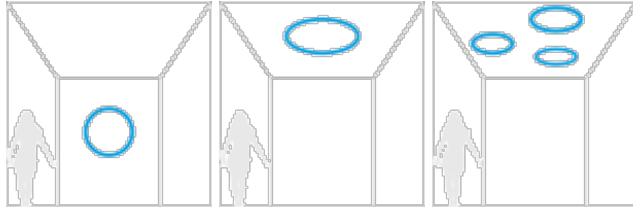

# atelier sedap / LIGHTING

758 / MicroBlade Circle 42

Design Atelier Sedap

**Weight**

6 Kg

**Orientation**

Micro Blade Circle is a high strength plaster profile for recessing linear LED lighting, 75mm deep, especially designed for walls and ceilings.

Wall

Ceiling

Mixed

Examples of mounting

## LIGHT SOURCES

bsp;

**REFERENCE**

**SOURCES**

**FEATURES**

Micro Blade 50 profile in rounded shape. (recess depth 75mm).

Supplied in 1 element.

Power supply to place elsewhere in the false ceiling