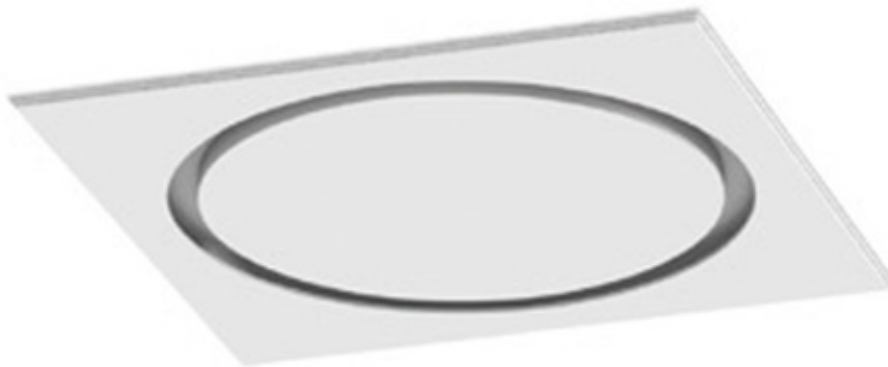

# atelier sedap / LIGHTING

758 / MicroBlade Circle 42

Design Atelier Sedap

**Weight**

6 Kg

**Orientation**

Micro Blade Circle is a high strength plaster profile for recessing linear LED lighting, 75mm deep, especially designed for walls and ceilings.

Wall

Ceiling

Mixed

Examples of mounting

## LIGHT SOURCES

bsp;

**REFERENCE**

**SOURCES**

**FEATURES**

Micro Blade 50 profile in rounded shape. (recess depth 75mm).

Supplied in 1 element.

Power supply to place elsewhere in the false ceiling