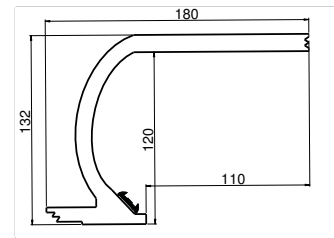

atelier sedap / LIGHTING

756 / Micro Blade Curtain 2

Design Atelier Sedap

Weight

3 Kg

Orientation

Micro Blade Curtain is a high strength plaster profile for recessing linear LED lighting, especially designed for creating lighting curtain boxes in ceilings.

FINISHES

Natural plaster finish

AA

LIGHT SOURCES

REFERENCE	DESCRIPTION	LENGTH
756.150	MicroBlade profile / 1.50 meter element	1.5 M

High strength plaster profile for integrated, direct lighting.

Recommended equipment : LED strips