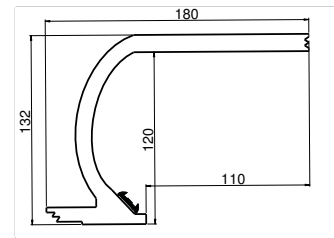

atelier sedap / LIGHTING

756 / Micro Blade Curtain 2

Design Atelier Sedap

Weight

3 Kg

Orientation

Micro Blade Curtain is a high strength plaster profile for recessing linear LED lighting, especially designed for creating lighting curtain boxes in ceilings.

FINISHES

Natural plaster finish

AA devient YO

LIGHT SOURCES

REFERENCE	DESCRIPTION	LENGTH
756.150	MicroBlade profile / 1.50 meter element	1.5 M

High strength plaster profile for integrated, direct lighting.