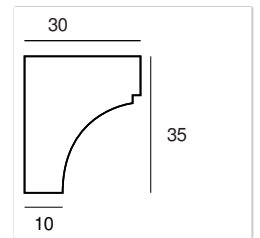

atelier sedap / LIGHTING

735

/ Moulding trim for ECO BLADE
CORNICHE

Design Atelier Sedap

Profil en plâtre HD pour installaton ECO BLADE CORNICHE en saillier, et avec éclairage LED.

High strength plaster profile for surface-mounting ECO BLADE CORNICHE.