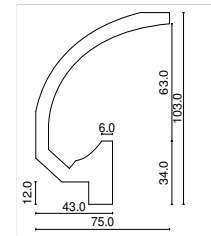

## 734 / ECO BLADE CORNICHE

Design Atelier Sedap

Orientation

ECOBLADE CORNICHE is a high strength plaster profile for recessing linear LED lighting, especially designed for walls and ceilings.

### LIGHT SOURCES

REFERENCE	DESCRIPTION	LENGTH
734.150	Straight profile / 1,50 meter element	1.5 M

Plaster profile for recessing linear LED lighting for indirect lighting.

Recommended equipment : LED strips