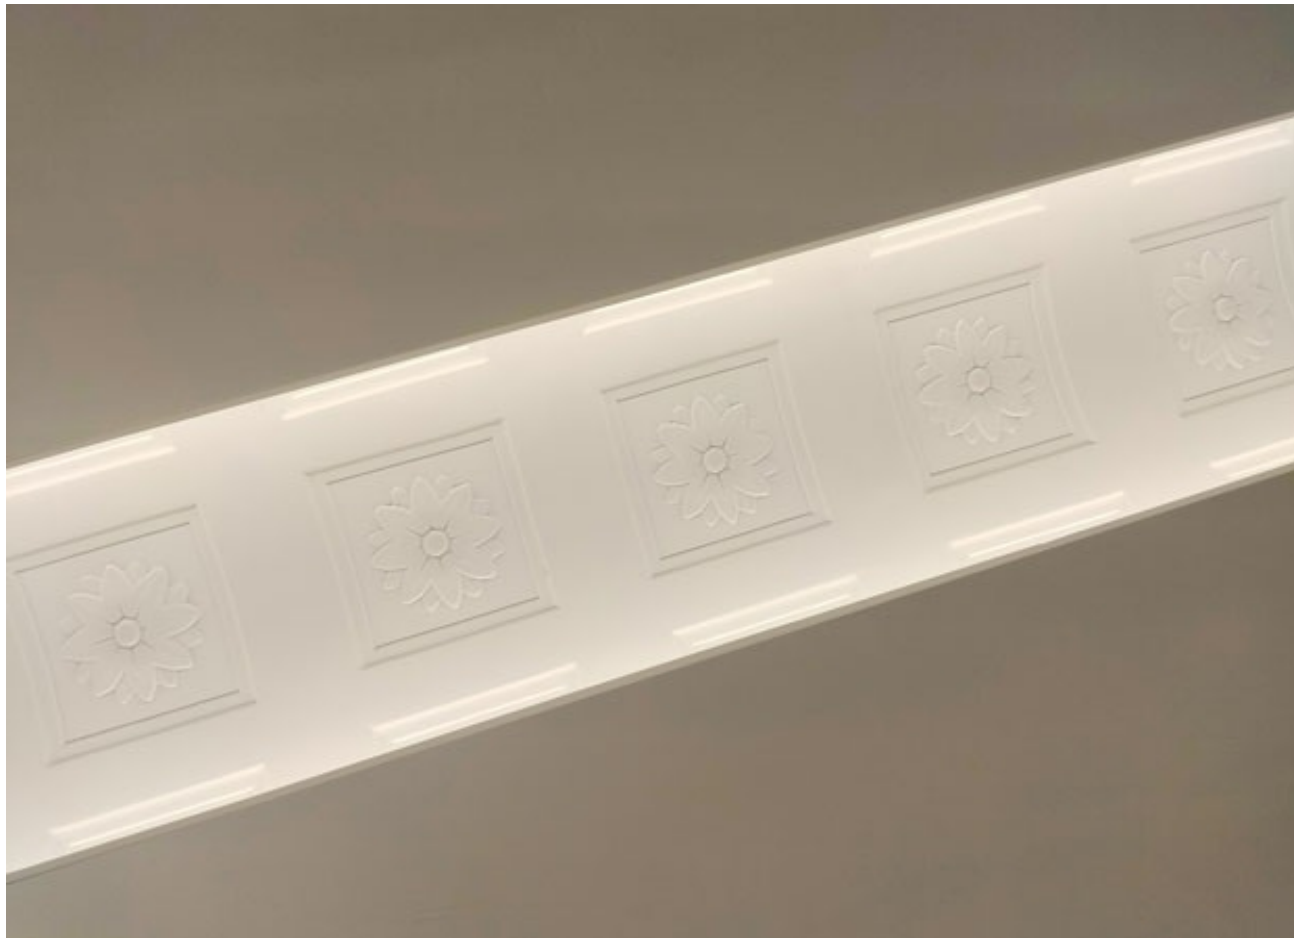

atelier sedap / LIGHTING

7016 / Dooble Rosettes Design Atelier Sedap

DOOBLE is a high strength plaster profile for recessing a twin-linear LED lighting, 73mm deep, especially designed for walls and ceilings.

Lighting opening of 100mm.

"Rosettes" molded finish, design by Atelier Sedap.
Modern Neo Classic collection.

The "Rosettes" decor also exists as a surface-mounted indirect-lighting microcorniche, ref. 4625

Examples of mounting

Weight

3 Kg

Orientation

FINISHES

Natural plaster finish

AA

LIGHT SOURCES

REFERENCE	DESCRIPTION	LENGTH
7016.150	MicroBlade DOOBLE Rosettes profile / 1,50 meter element	1.5 M

Plaster profile for recessing linear LED lighting, 73mm deep, for indirect, recessed lighting.

Recessing depth : 55mm