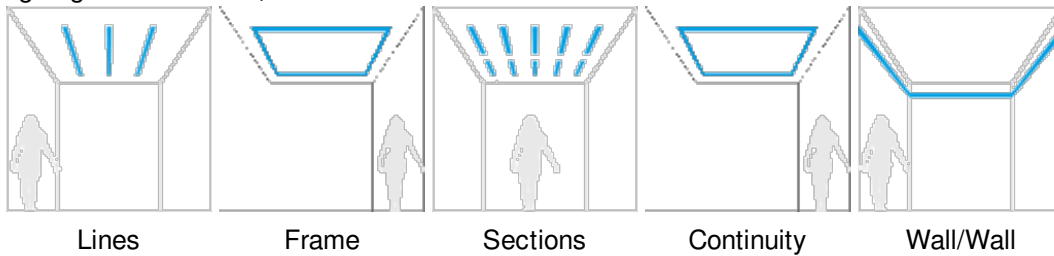

atelier sedap / LIGHTING

7016 / Dooble Rosettes Design Atelier Sedap

DOOBLE is a high strength plaster profile for recessing a twin-linear LED lighting, 73mm deep, especially designed for walls and ceilings.

Lighting opening of 100mm.

"Rosettes" molded finish, design by Atelier Sedap.
Modern Neo Classic collection.

The "Rosettes" decor also exists as a surface-mounted indirect-lighting microcorniche, ref. 4625

REFERENCE	DESCRIPTION	LENGTH
7016.150	MicroBlade DOOBLE Rosettes profile / 1,50 meter element	1.5 M

Plaster profile for recessing linear LED lighting, 73mm deep, for indirect, recessed lighting.

Recessing depth : 55mm