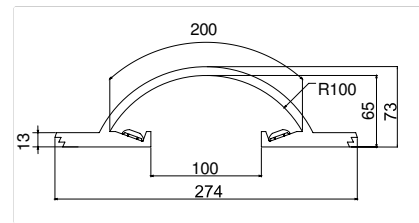

Weight

3 Kg

Orientation