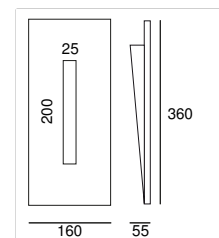

atelier sedap / LIGHTING

3299 / Ruban-Roses Design Atelier Sedap

High-strength plaster wall-recessed fitting, equipped with a magnetized, high power LED equipment.

Especially designed for plasterboard walls (55 mm deep).

"Ruban-Roses" molded finish, design by Atelier Sedap.

Modern Neo Classic collection.

The "Ruban-Roses" decor also exists with other references:

1. in Double linear recessed, ref. 7018
2. in indirect-lighting micro-cornice, ref. 4627
3. in wall decoration (molding ref .94)

Weight

2 Kg

Orientation

FINISHES

Natural plaster finish

AA devient YO

LIGHT SOURCES

REFERENCE	SOURCES	FEATURES
3299 SLIM SLOT Ruban-Roses		
	Constant voltage 24V - Parallel mounting - LED mounting with magnets	
3299.AA.WW4	P. max 2W / 24V/ 2700° K / CRI80 / 218lm / dimmable	
3299.AA.WW5	P. max 2W / 24V/ 4000° K / CRI80 / 218lm / dimmable	
Power supply not included: Atelier SEDAP offer		