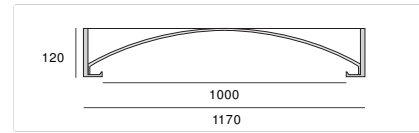

atelier sedap / LIGHTING

3275.100

/ PLAFONNIER/APPLIQUE RIVOLI

Design ATELIER SEDAP

Weight

32 Kg

Orientation

Wall and ceiling lamp in plaster HD for LED lighting.