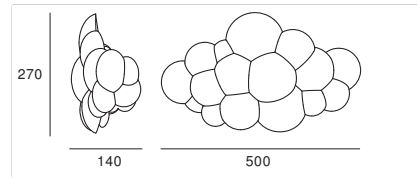

atelier sedap / LIGHTING

3264 / NUAGE Design JULIE FIGUEROA

Weight

2.5 Kg

Orientation

High strength plaster wall lamp.

Direct/indirect LED lighting with lower satin PMMA diffusor.

FINISHES