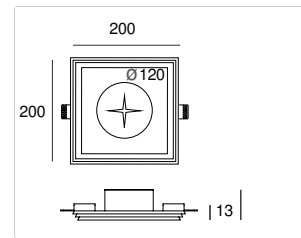

atelier sedap / LIGHTING

3256 / Mini STAR Design ATELIER SEDAP

High-strength plaster fitting especially designed to be easily recessed in plasterboard ceilings.

LED COB equipment. Recessed dimension 100 mm.

Easy maintenance with full access to equipment.

Weight

1 Kg

Orientation