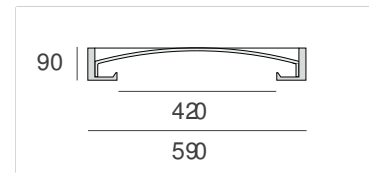

atelier sedap / LIGHTING

3168 / COUPOLE 42 GOUTTE

Design Atelier Sedap

Weight

11.3 Kg

Orientation

Ceiling lamp HD plaster dome for LED lighting.

With a 42cm diameter round opening, this ceiling lamp dome with a sculpted GOUTTE decoration exists in 2 dimensions:

Ceiling lamp decorative round, GOUTTE motif - opening diameter 42cm (sculpted dome ref.3168)

Ceiling lamp decorative round, GOUTTE motif - opening diameter 75cm (sculpted dome ref.3167)

FINISHES

Natural plaster finish Acrylic paint finish Matt polyurethane lacquer (PU)