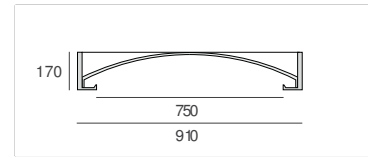

# atelier sedap / LIGHTING

3166 / Ceiling lamp ORIGAMI  
Design Atelier Sedap

**Weight**  
17 Kg  
**Orientation**  
⬇

Ceiling lamp coupole in high density plaster for LED lighting.  
With a 75cm diameter round opening, this "ORIGAMI" sculpted  
recessed dome exists only in 1 dimension.