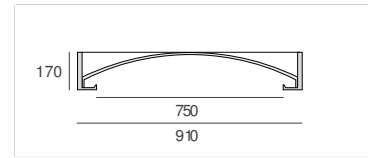

atelier sedap / LIGHTING

3166 / Ceiling lamp ORIGAMI Design Atelier Sedap

Weight
17 Kg

Orientation
⬇

Ceiling lamp coupole in high density plaster for LED lighting.
With a 75cm diameter round opening, this "ORIGAMI" sculpted
recessed dome exists only in 1 dimension.