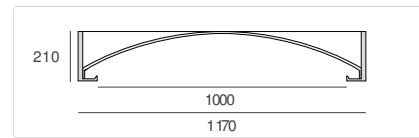

## 3165 / COUPOLE 100 STYLE

Design Atelier Sedap

**Weight**

32 Kg

**Orientation**

High density plaster dome ceiling light for LED lighting.

With a round opening of diameter 100cm, this sculpted dome ceiling lamp exists in 5 other dimensions: