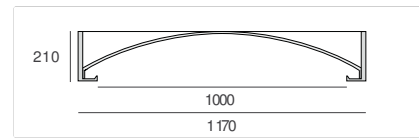

## 3164 / COUPOLE 100 Design Atelier Sedap

**Weight**

23 Kg

**Orientation**

High density plaster dome ceiling light for LED lighting.  
With a round opening of diameter 100cm, this plain dome ceiling lamp exists in 4 other dimensions: