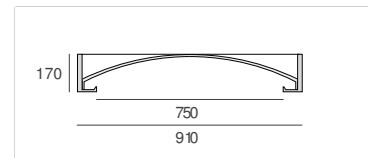

atelier sedap / LIGHTING

3163 / COUPOLE 75 STYLE

Design Atelier Sedap

Weight

17 Kg

Orientation

High density plaster dome ceiling light for LED lighting.

With a round opening of diameter 75cm, this sculpted dome ceiling lamp exists in 5 other dimensions:

Round decorative ceiling light - opening diam.30cm (sculpted coupole ref.3301)

Round decorative ceiling light - opening diam.42cm (sculpted coupole ref.3303)

Round decorative ceiling light - opening diam.42cm (sculpted coupole ref.3161)

Round decorative ceiling light - opening diam.60cm (sculpted coupole ref.3305)

Round decorative ceiling light - opening diam.100cm (sculpted coupole ref.3165)

FINISHES