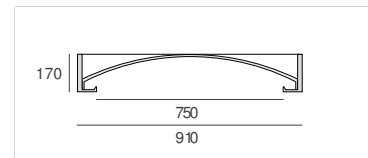

atelier sedap / LIGHTING

3163 / COUPOLE 75 STYLE

Design Atelier Sedap

Weight

17 Kg

Orientation

High density plaster dome ceiling light for LED lighting.

With a round opening of diameter 75cm, this sculpted dome ceiling lamp exists in 5 other dimensions:

Round decorative ceiling light - opening diam.30cm (sculpted coupole ref.3301)

Round decorative ceiling light - opening diam.42cm (sculpted coupole ref.3303)

Round decorative ceiling light - opening diam.42cm (sculpted coupole ref.3161)

Round decorative ceiling light - opening diam.60cm (sculpted coupole ref.3305)

Round decorative ceiling light - opening diam.100cm (sculpted coupole ref.3165)

FINISHES

Natural plaster finish Acrylic paint finish Matt polyurethane lacquer (PU)