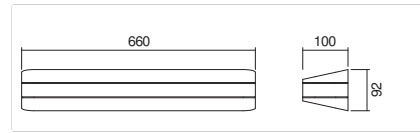

atelier sedap / LIGHTING

3141 / TROCADERO 60

Design Fabrice BERRUX

Weight

5 Kg

Orientation

High strength plaster wall lamp.

Direct/indirect LED lighting with lower satin PMMA diffusor.