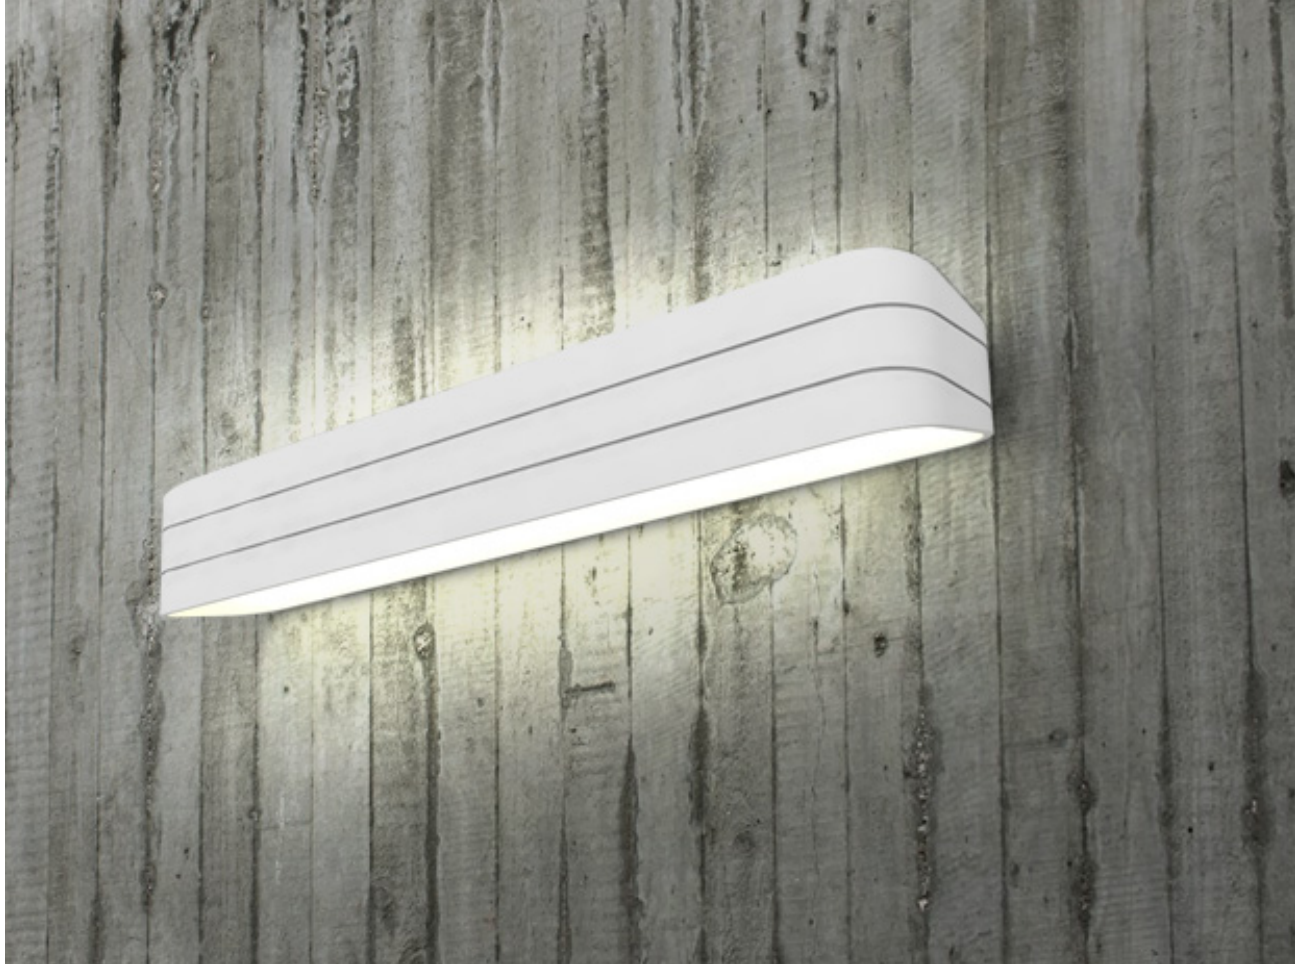

atelier sedap / LIGHTING

3141 / TROCADERO 60

Design Fabrice BERRUX

Weight

5 Kg

Orientation

High strength plaster wall lamp.

Direct/indirect LED lighting with lower satin PMMA diffusor.

FINISHES

Natural plaster finish Acrylic paint finish Matt polyurethane lacquer (PU)

AA

BB

NM

LIGHT SOURCES

REFERENCES	SOURCES	FEATURES
3141_31	COB LED - With non-dimmable driver 2 x 18.4W / 400mA / 3000°K / IRC90 2860 lm direct + 2860 lm indirect	IP 20 CE F EKO
3141_32	COB LED - With non-dimmable driver 2 x 18.4W / 400mA / 2700°K / IRC90 2860 lm direct + 2860 lm indirect	IP 20 CE F EKO
3141_33	COB LED - With non-dimmable driver 2 x 18.4W / 400mA / 4000°K / IRC90 2860 lm direct + 2860 lm indirect	IP 20 CE F EKO
3141_.._V2	Option With dimmable driver (DALI-DSI-PushDim-Ready2MainsTM)	IP 20 CE F EKO