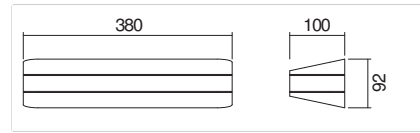

atelier sedap / LIGHTING

3140 / TROCADERO 30

Design Fabrice BERRUX

Weight

2.5 Kg

Orientation

High strength plaster wall lamp.

Direct/indirect LED lighting with lower satin PMMA diffusor.