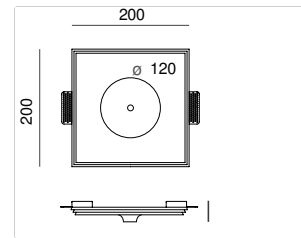

**Weight**  
1 Kg  
**Orientation**  
↓

### LIGHT SOURCES

REFERENCE	DESCRIPTION	FEATURES
3116	ROUND OUT, hatch in 2 elements	opening diam.12cm