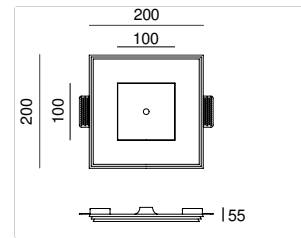

atelier sedap / LIGHTING

3114 / Trappe SQUARE IN Design ATELIER SEDAP

HD plaster technical hatches for plasterboard ceilings.
This collection of decorative cable tidies makes it possible to conceal the remote accessories (power supplies, LED drivers, DALI controllers ...) while preserving easy access and bringing an elegant finish.
Maxi weight : 10kg

Weight
1 Kg
Orientation
↓

FINISHES

Natural plaster finish

□

AA

LIGHT SOURCES

REFERENCE	DESCRIPTION	FEATURES
3114	SQUARE IN, hatch in 2 elements	opening 10x10cm