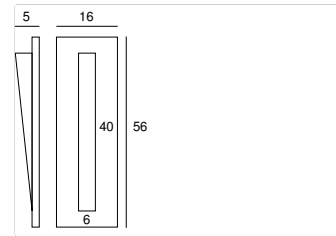

atelier sedap / LIGHTING

3041 / SLOT XL4 Design ATELIER SEDAP

High strength plaster recessed fitting, equipped with a magnetized, high power LED equipment.
Especially designed for plasterboard walls (50 mm deep).

Weight

2 Kg

Orientation

FINISHES

Natural plaster finish

AA

LIGHT SOURCES

REFERENCE	SOURCES	FEATURES
3041 SLOT XL4	Constant voltage 24V - Parallel mounting - LED mounting with magnets	
3041.AA.WW4	P. max 2W / 24V/ 2700° K / CRI80 / 218lm / dimmable	
3041.AA.WW5	P. max 2W / 24V/ 4000° K / CRI80 / 218lm / dimmable	
Power supply not included: Atelier SEDAP offer		