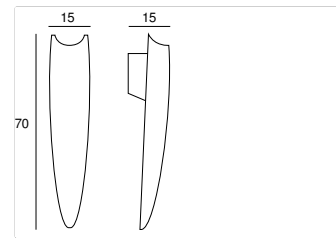

atelier sedap / LIGHTING

3010 / VANILLE PM Design Michel Tortel

High strength plaster wall lamp, indirect lighting.

Weight

2.9 Kg

Orientation

FINISHES

Natural plaster finish Acrylic paint finish Matt polyurethane lacquer (PU)