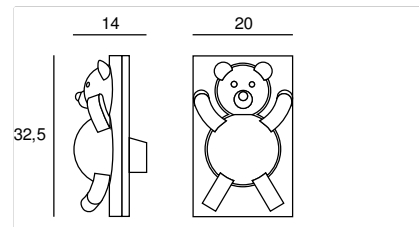

# atelier sedap / LIGHTING

1814 / NOUNOURS Design Didier Cornille

High strength plaster wall lamp, indirect lighting

**Weight**

2.3 Kg

**Orientation**