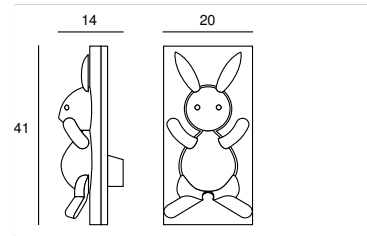

atelier sedap / LIGHTING

1813 / LAPIN Design Didier Cornille

High strength plaster wall lamp, indirect lighting.

Weight

2.9 Kg

Orientation

FINISHES

Natural plaster finish Acrylic paint finish Matt polyurethane lacquer (PU)