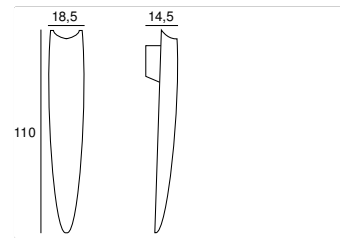

# atelier sedap / LIGHTING

1711 / VANILLE Design Michel Tortel

High strength plaster wall lamp, indirect lighting.

**Weight**

5.2 Kg

**Orientation**