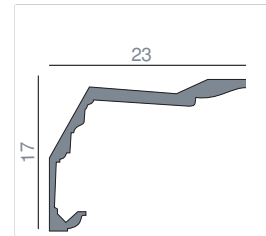

## 125 / Recessed ceiling rose

Design Atelier Sedap

**Weight**

10 Kg

**Orientation**

Corniche is a high strength plaster profile for linear LED lighting.

Style Empire.

Length 2.50m.

Delivered in 3 plaster elements (2 x 1.25m moulding LED supports + 2.5m cornice).