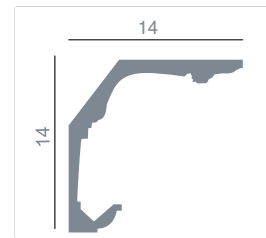

## 124 / Retro-lit Mini Corniche Design Atelier Sedap

**Weight**

4 Kg

**Orientation**

Corniche is a high strength plaster profile for linear LED lighting.  
Style Louis XV.  
Length 1.75m.

### LIGHT SOURCES

REFERENCE	DESCRIPTION	LENGTH
124	Straight profile / 1,75 meter element	1.75 M

High strength plaster profile

Recommended equipment : LED strips

LEDs and ACCESSORIES

REFERENCE	DESCRIPTION
	Find here the LEDs offer, by Atelier Sedap
	Find here the power supplies, drivers and RGB kits.
5198	Aluminium heatsink for 10mm-wide LED strip + transparent screen