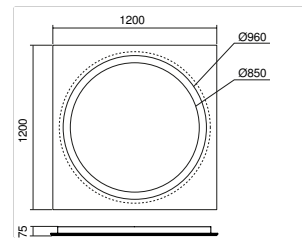

atelier sedap / LIGHTING

767 / MicroBlade Circle 100

Design Atelier Sedap

Weight

29 Kg

Orientation

Micro Blade Circle is a high strength plaster profile for recessing linear LED lighting, 75mm deep, especially designed for walls and ceilings.

<http://www.sedap.com/lighting/admin/produits/edit/767>

REFERENCE

SOURCES

FEATURES

Micro Blade 50 profile in rounded shape (recess depth 75mm).

1200 x 1200mm / 29kg

Supplied in 1 element.

Power supply to place elsewhere in the false ceiling

2 dimmable options : 1-10V or DALI (compatible push-dim, ready2mains, corridor

function)

767_32	With High-Powered Warm White LEDs (2700° K) and 24V power supply Consumption 26W/meter- Power 2500lm/meter LED strip length : 340cm - 88.4W - 8500lm - CRI>90	
767_31	With Warm White LEDs (3000° K) and 24V power supply Consumption 26W/meter- Power 2500lm/meter LED strip length : 340cm - 88.4W - 8500lm - CRI>90	
767_29	With Warm White LEDs (2700° K) and 24V power supply Consumption 19.2W/meter- Power 2000lm/meter LED strip length : 340cm - 65W - 6800lm	
767_26	With High-Powered Warm White LEDs (3000° K) and 24V power supply Consumption 19.2W/meter- Power 2000lm/meter LED strip length : 340cm - 65W - 6800lm	
767_30	With RGB-White LED, 24V power supply and radio remote controle (RF) Consumption 15W/meter LED strip length : 340cm - 51W	
767_00	Plaster profile with aluminium heatsink. Delivered without electrical equipment	