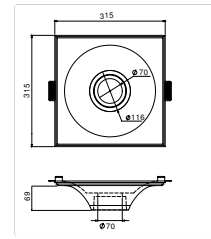

atelier sedap / LIGHTING

3229 / SPOT COMPACT Design Atelier Sedap

High strength plaster recessed downlight, with MR16 or GU10 or COB LED equipment, especially designed for ceilings.

Weight

1.5 Kg

Orientation